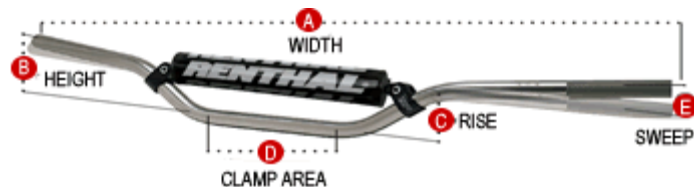

7/8" Handlebars - Applications - ATV

PLEASE NOTE THAT ALL DIMENSIONS ARE GIVEN IN **mm**.

7/8" APPLICATIONS - ATV:

	Part No	Dim A	Dim B	Dim C	Dim D	Dim E
ATV RACE	781-01	806	150	95	205	75
HONDA TRX250R (FOURTRAX)	615-01	770	160	120	200	98
HONDA TRX400EX/X 99-09	787-01	790	142	105	200	90
SPECIAL QUAD	677-01	770	120	115	180	92
SUZUKI LT-R450 06-09	815-01	804	89	79	100	82
SUZUKI QUADRACER	677-01	770	120	115	180	92
YAMAHA RAPTOR 700R 06-09	811-01	790	141	112	125	90
YAMAHA YFM660 (RAPTOR) 01-05	607-01	785	140	105	155	100
YAMAHA YFZ350 (BANSHEE)	636-01	775	150	120	190	100
YAMAHA YFZ450 04-05	794-01	773	110	87	175	97
YAMAHA YFZ450 2006	810-01	780	106	69	110	88

7/8" Handlebars - Applications - ROAD

PLEASE NOTE THAT ALL DIMENSIONS ARE GIVEN IN **mm**.

7/8" APPLICATIONS - ROAD:

	Part No	Dim A	Dim B	Dim C	Dim D	Dim E
ROAD HIGH	756-01	710	120	105	185	105
ROAD LOW	754-01	730	105	75	185	125
ROAD MEDIUM	755-01	725	115	85	185	105
ROAD ULTRA LOW	758-01	725	75	50	185	95
STREET FIGHTER	789-02	755	100	60	195	80