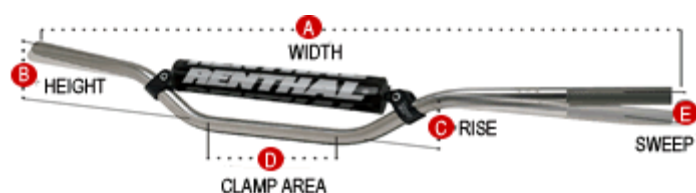

7/8" Handlebars - Applications - TRIALS

7/8" APPLICATIONS - TRIALS:

	Part No	Dim A	Dim B	Dim C	Dim D	Dim E
4.5 IN TRIALS	742-04	820	100	65	165	50
5.0 IN TRIALS	660-01	810	110	80	155	47
5.5 IN TRIALS	735-01	810	120	90	155	47
6.0 IN TRIALS	768-02	825	125	95	155	45
DOUGIE LAMPKIN	742-04	820	100	65	165	50
KENICHI KUROYAMA	660-01	810	110	80	155	47