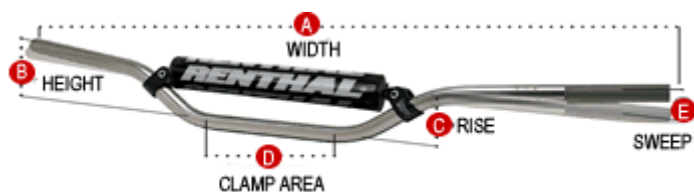

7/8" Handlebars - Applications - ATV

PLEASE NOTE THAT ALL DIMENSIONS ARE GIVEN IN **mm**.

7/8" APPLICATIONS - ATV:

	Part No	Dim A	Dim B	Dim C	Dim D	Dim E
ATV RACE	781-01	806	150	95	205	75
HONDA TRX250R (FOURTRAX)	615-01	770	160	120	200	98
HONDA TRX400EX/X 99-09	787-01	790	142	105	200	90
SPECIAL QUAD	677-01	770	120	115	180	92
SUZUKI LT-R450 06-09	815-01	804	89	79	100	82
SUZUKI QUADRACER	677-01	770	120	115	180	92
YAMAHA RAPTOR 700R 06-09	811-01	790	141	112	125	90
YAMAHA YFM660 (RAPTOR) 01-05	607-01	785	140	105	155	100
YAMAHA YFZ350 (BANSHEE)	636-01	775	150	120	190	100
YAMAHA YFZ450 04-05	794-01	773	110	87	175	97
YAMAHA YFZ450 2006	810-01	780	106	69	110	88

7/8" Handlebars - Applications - ROAD

PLEASE NOTE THAT ALL DIMENSIONS ARE GIVEN IN **mm**.

7/8" APPLICATIONS - ROAD:

	Part No	Dim A	Dim B	Dim C	Dim D	Dim E
ROAD HIGH	756-01	710	120	105	185	105
ROAD LOW	754-01	730	105	75	185	125
ROAD MEDIUM	755-01	725	115	85	185	105
ROAD ULTRA LOW	758-01	725	75	50	185	95
STREET FIGHTER	789-02	755	100	60	195	80