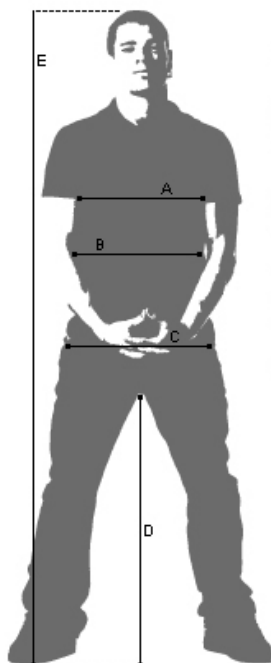

A=CHEST

B=WAIST

Measured around the natural waistline.

C=HIP

Measured 20cm down from the natural waistline.

D=INSEAM

Measured from the crotch to the bottom of the leg.

E=HEIGHT

SIZE XS		SIZE S		SIZE M		SIZE L	
A	89-93cm 35"-36" 5/8	A	95-99cm 37" 3/8-39"	A	101-105cm 39" 3/4-41" 3/8	A	107-111cm 42" 1/8-43" 3/4
B	73-77cm 28" 3/4-30" 1/4	B	79-83cm 31" 1/8-32" 5/8	B	85-89cm 33" 1/2-39"	B	91-95cm 35" 7/8-37" 3/8
C	89-93cm 35"-36" 5/8	C	95-99cm 37" 3/8-39"	C	101-105cm 39" 3/4-41" 3/8	C	107-111cm 42" 1/8-43" 3/4
D	76.2cm 30"	D	81.3cm 32"	D	86.4cm 34"	D	86.4cm 34"
E	171-174cm 5'7"-5'9"	E	174-177cm 5'9"-5'10"	E	177-180cm 5'10"-5'11"	E	180-183cm 5'11"-6'

SIZE XL		SIZE XXL		SIZE XXXL		SIZE XXXXL	
A	113-117cm 44" 1/2-46"	A	119-123cm 46" 7/8-48" 3/4	A	125-129cm 49" 1/4-50" 3/4	A	131-135cm 51" 5/8-53" 1/8
B	97-101cm 38" 1/8-39" 3/4	B	103-107cm 40" 1/2-42" 1/8	B	109-113cm 42" 7/8-44" 1/2	B	115-119cm 45" 1/4-46" 7/8
C	113-117cm 44" 1/2-46"	C	119-123cm 46" 7/8-48" 3/8	C	125-129cm 49" 1/4-50" 3/4	C	131-135cm 51" 5/8-53" 1/8
D	91.4cm 36"	D	91.4cm 36"	D	96.5cm 38"	D	96.5cm 38"
E	183-186cm 6'-6'1"	E	186-189cm 6'1"-6'3"	E	189-192cm 6'3"-6'4"	E	192-195cm 6'4"-6'5"